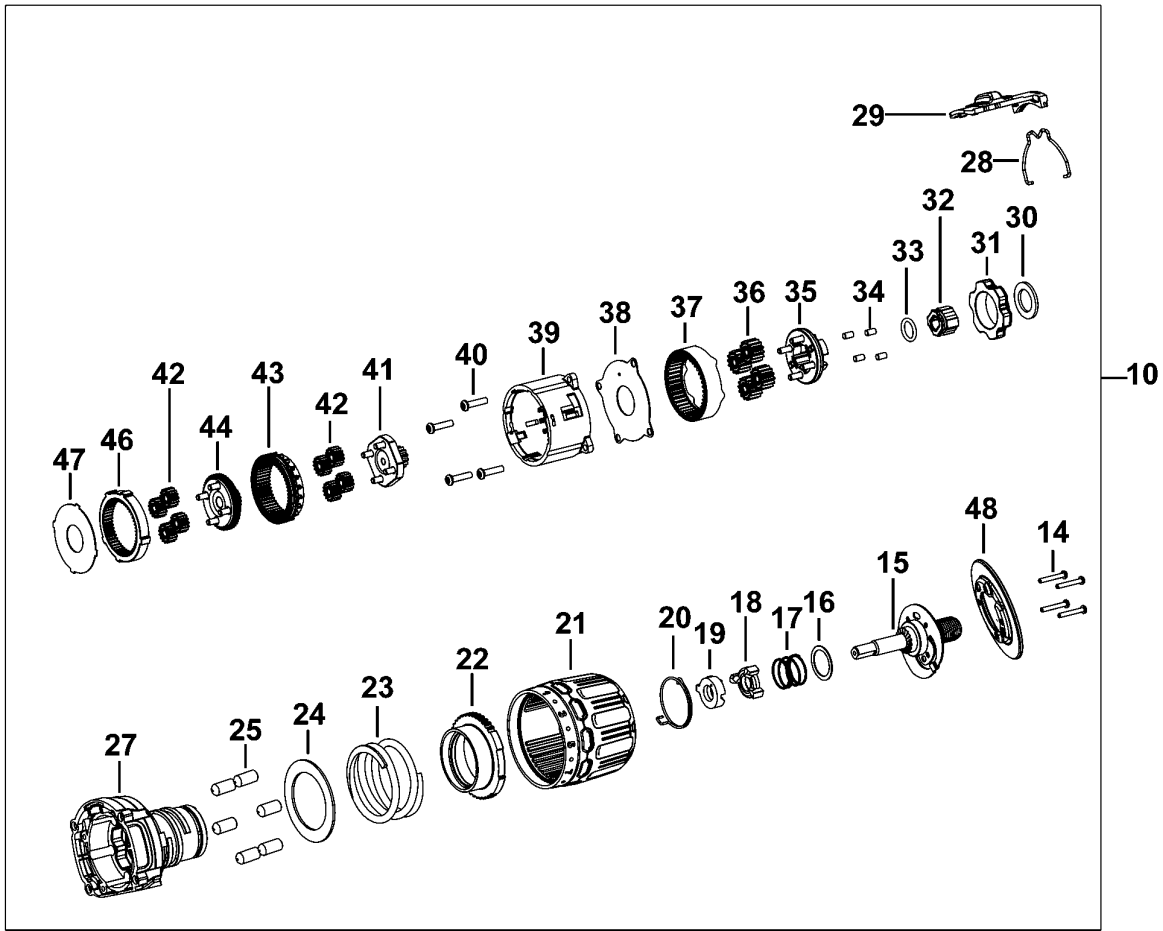

## Parts List DCD778 HAMMER DRILL 1

Item	Part Number	Qty	Part Description	General Description	Other Info	Repair Inst	Markets
1	N489298	1	CLAMSHELL SET			No	QW
2	N493868	1	MOTOR & SWITCH SA			No	QW
3	N014681	2	LEAF SPRING			No	QW
4	N399342	1	ACTUATOR FWD/REV			No	QW
5	N071836	1	ROLL PIN			No	QW
6	N459095	1	LED			No	QW
7	N463678	8	SCREW			No	QW
8	N472497	1	CHUCK		C2-D2-L1-L	No	QW
9	N474504	4	SCREW		2-M2-S2	No	QW
10	N510737	1	TRANSMISSION SA			No	QW
11	N811487	1	RATING PLATE			No	QW
12	N492026	1	BRAND LABEL			No	QW
14	N039795	4	SCREW			No	QW
15	N510877	1	SPINDLE SA			No	QW
16	N276970	1	WASHER			No	QW
17	N237919	1	SPRING			No	QW
18	N236579	1	RATCHET			No	QW
19	N236540	1	RATCHET			No	QW
20	N237139	1	SPRING			No	QW
21	N489294	1	COLLAR			No	QW
22	N509882	1	ADJUSTER TORQUE			No	QW
23	N459442	1	SPRING			No	QW
24	N459455	1	WASHER			No	QW
25	N482025	6	PIN			No	QW
27	N510880	1	GEARCASE			No	QW
28	N459273	1	WIRE STEEL			No	QW
29	N459102	1	SELECTOR			No	QW
30	N223513	1	WASHER			No	QW
31	N209232	1	LOCKING RING			No	QW
32	N489296	1	ANVIL			No	QW
33	061145-00	1	SEAL			No	QW
34	N507193	4	PIN			No	QW