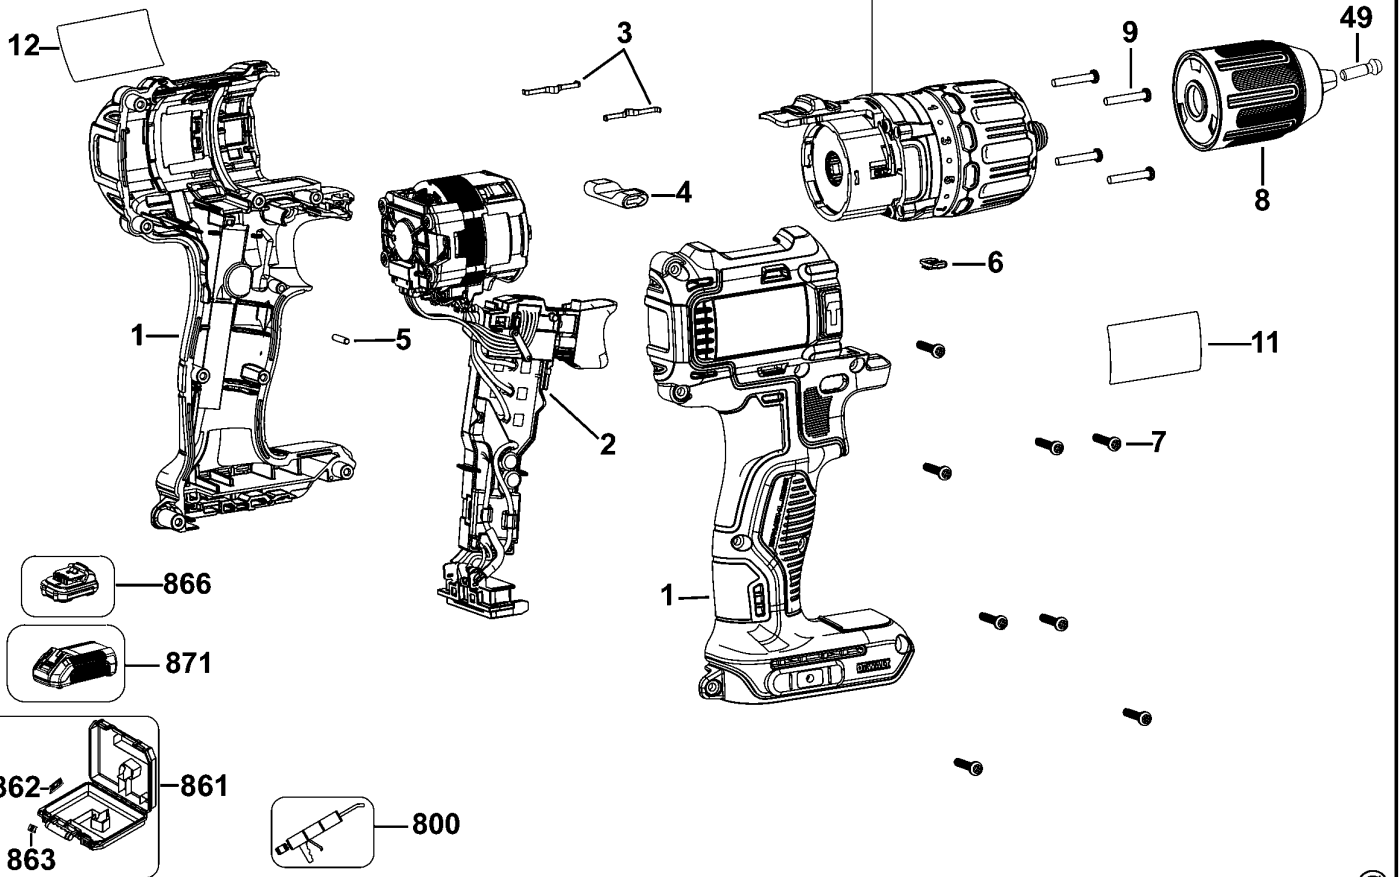

## Parts List DCD778 HAMMER DRILL 1

Item	Part Number	Qty	Part Description	General Description	Other Info	Repair Inst	Markets
1	N489298	1	CLAMSHELL SET			No	QW
2	N493868	1	MOTOR & SWITCH SA			No	QW
3	N014681	2	LEAF SPRING			No	QW
4	N399342	1	ACTUATOR FWD/REV			No	QW
5	N071836	1	ROLL PIN			No	QW
6	N459095	1	LED			No	QW
7	N463678	8	SCREW			No	QW
8	N472497	1	CHUCK		C2-D2-L1-L	No	QW
9	N474504	4	SCREW		2-M2-S2	No	QW
10	N510737	1	TRANSMISSION SA			No	QW
11	N811487	1	RATING PLATE			No	QW
12	N492026	1	BRAND LABEL			No	QW
14	N039795	4	SCREW			No	QW
15	N510877	1	SPINDLE SA			No	QW
16	N276970	1	WASHER			No	QW
17	N237919	1	SPRING			No	QW
18	N236579	1	RATCHET			No	QW
19	N236540	1	RATCHET			No	QW
20	N237139	1	SPRING			No	QW
21	N489294	1	COLLAR			No	QW
22	N509882	1	ADJUSTER TORQUE			No	QW
23	N459442	1	SPRING			No	QW
24	N459455	1	WASHER			No	QW
25	N482025	6	PIN			No	QW
27	N510880	1	GEARCASE			No	QW
28	N459273	1	WIRE STEEL			No	QW
29	N459102	1	SELECTOR			No	QW
30	N223513	1	WASHER			No	QW
31	N209232	1	LOCKING RING			No	QW
32	N489296	1	ANVIL			No	QW
33	061145-00	1	SEAL			No	QW
34	N507193	4	PIN			No	QW